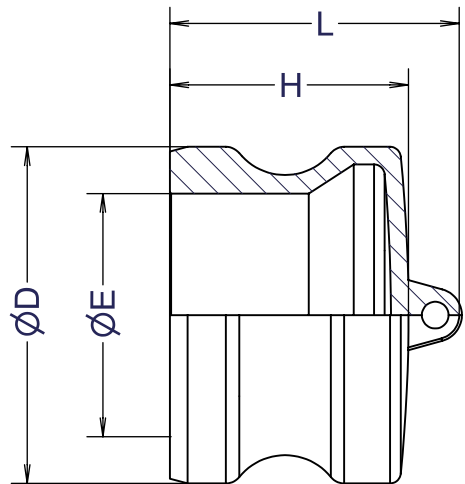

Part No.	75-DP	100-DP	125-DP	150-DP	200-DP	250-DP	300-DP	400-DP	
Size	mm	20	25	32	40	50	65	80	100
	inches	3/4	1	1 1/4	1 1/2	2	2 1/2	3	4
ØD		32	36.7	45.5	53.4	63	75.8	91.5	119.5
ØE		22.7	25.5	31	37.5	47	59	73	102
H		25	34	39	39	43	48	50.5	53
L		35.5	44	48	50	56	57	62.5	64
Weight(kg)		0.08	0.12	0.19	0.25	0.38	0.51	0.72	1.18

Units:mm

Section D-D

1	ボディ	BRASS	1	
ITEM	PART NAME	MATERIAL	Q'TY	REMARKS
Nominal Dia		CUSTOMER		
Fluid.		TITLE		
Press.		SFI USA Coupling		
Temp.		SFI-DP Dust Plug		
Drawing History		FULLNESS JAPAN CORPORATION.		
		DATE	SCALE	DRAW
		Dec.1'10	none	ToMo
		DWG No.		3
		SFI-DP-03BS-12		3