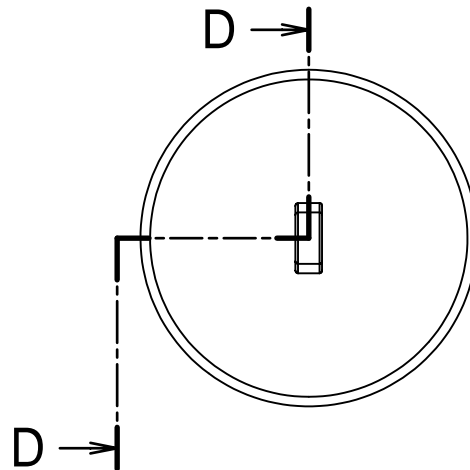

Part No.	75-DP	100-DP	125-DP	150-DP	200-DP	250-DP	300-DP	400-DP	
Size	mm	20	25	32	40	50	65	80	100
	inches	3/4	1	1 1/4	1 1/2	2	2 1/2	3	4
ØD		32	36.7	45.5	53.4	63	75.8	91.5	119.5
ØE		22.7	25.5	31	37.5	47	59	73	102
H		25	34	39	39	43	48	50.5	53
L		35.5	44	48	50	56	57	62.5	64
Weight(kg)		0.08	0.12	0.19	0.25	0.38	0.51	0.72	1.18

Units:mm

Section D-D

1	ボディ	BRASS	1	
ITEM	PART NAME	MATERIAL	Q'TY	REMARKS
Nominal Dia		CUSTOMER		
Fluid.		TITLE		
Press.		SFI USA Coupling		
Temp.		SFI-DP Dust Plug		
Drawing History		FULLNESS JAPAN CORPORATION.		
		DATE	SCALE	DRAW
		Dec.1'10	none	ToMo
		DWG No.		3
		SFI-DP-03BS-12		3