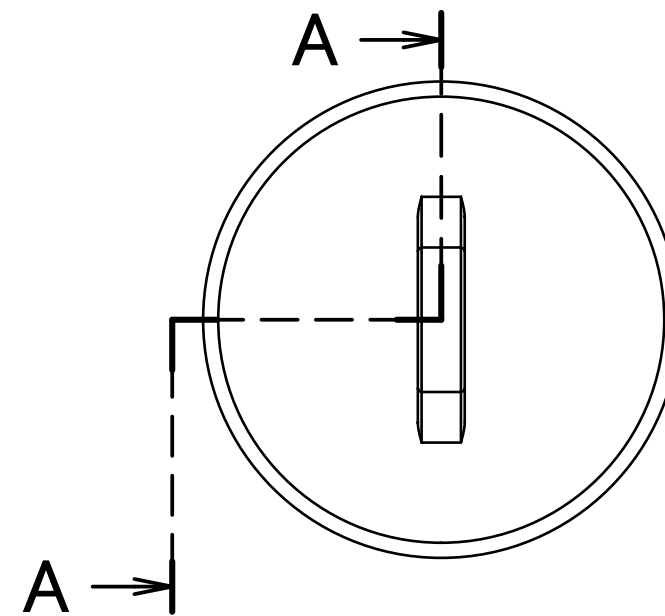

Part No.	DP-1/2"/3/4"	DP-1"	DP-1 1/4"	DP-1 1/2"	DP-2"	DP-2 1/2"	DP-3"	DP-4"	
Size	mm	20	25	32	40	50	65	80	100
	inches	3/4	1	1 1/4	1 1/2	2	2 1/2	3	4
ØD		32	36.7	45.4	53.4	63	75.7	91.5	119.5
ØE		21	24	28	36	45.5	56	73	97
H		29	34	40	41	48	50	51	53.5
L		38.5	45	51	52	60	61	62	64.5
Weight(kg)		0.1	0.14	0.27	0.35	0.5	0.72	0.94	1.65

Dimensions:mm

Section A-A

Nominal Dia	
Fluid.	
Press.	
Temp.	
Drawing History	

1	BODY	SCS14A	1	
ITEM	PART NAME	MATERIAL	Q'TY	REMARKS
CUSTOMER		TITLE		
DATE		SCALE	DRAW	APPR
Jul.11'08		none	ToMo	
DWG No.		TITLE		
SAF-DP-04SS-01		3		
		 SAF-DP ダストプラグ 