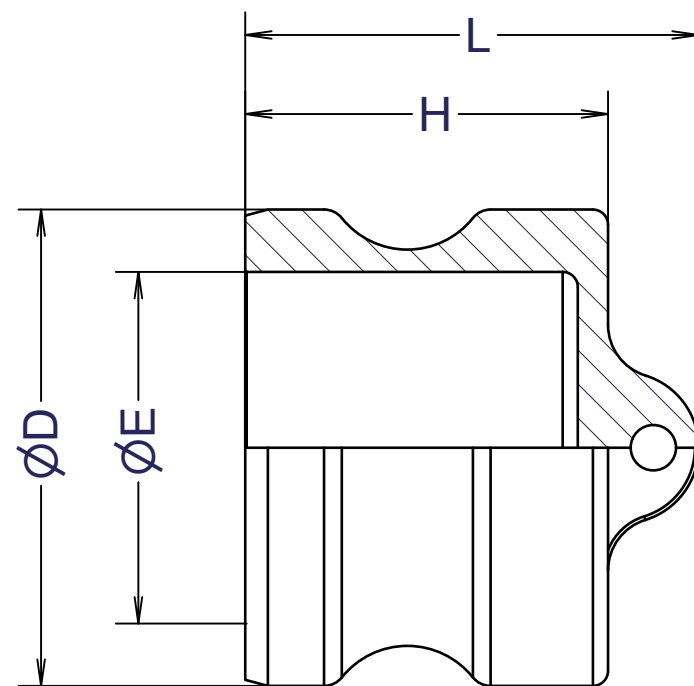

Part No.	DP-1/2"/3/4"	DP-1"	DP-1 1/4"	DP-1 1/2"	DP-2"	DP-2 1/2"	DP-3"	DP-4"	
Size	mm	20	25	32	40	50	65	80	100
	inches	3/4	1	1 1/4	1 1/2	2	2 1/2	3	4
ØD		32	36.7	45.4	53.4	63	75.7	91.5	119.5
ØE		21	24	28	36	45.5	56	73	97
H		29	34	40	41	48	50	51	53.5
L		38.5	45	51	52	60	61	62	64.5
Weight(kg)		0.1	0.14	0.27	0.35	0.5	0.72	0.94	1.65

Dimensions:mm

Section A-A

Nominal Dia	
Fluid.	
Press.	
Temp.	
Drawing History	

1	BODY	SCS14A	1	
ITEM	PART NAME	MATERIAL	Q'TY	REMARKS
CUSTOMER		TITLE		
DATE		SCALE	DRAW	APPR
Jul.11'08		none	ToMo	
DWG No.		TITLE		
SAF-DP-04SS-01		3		
		 SAF-DP ダストプラグ 